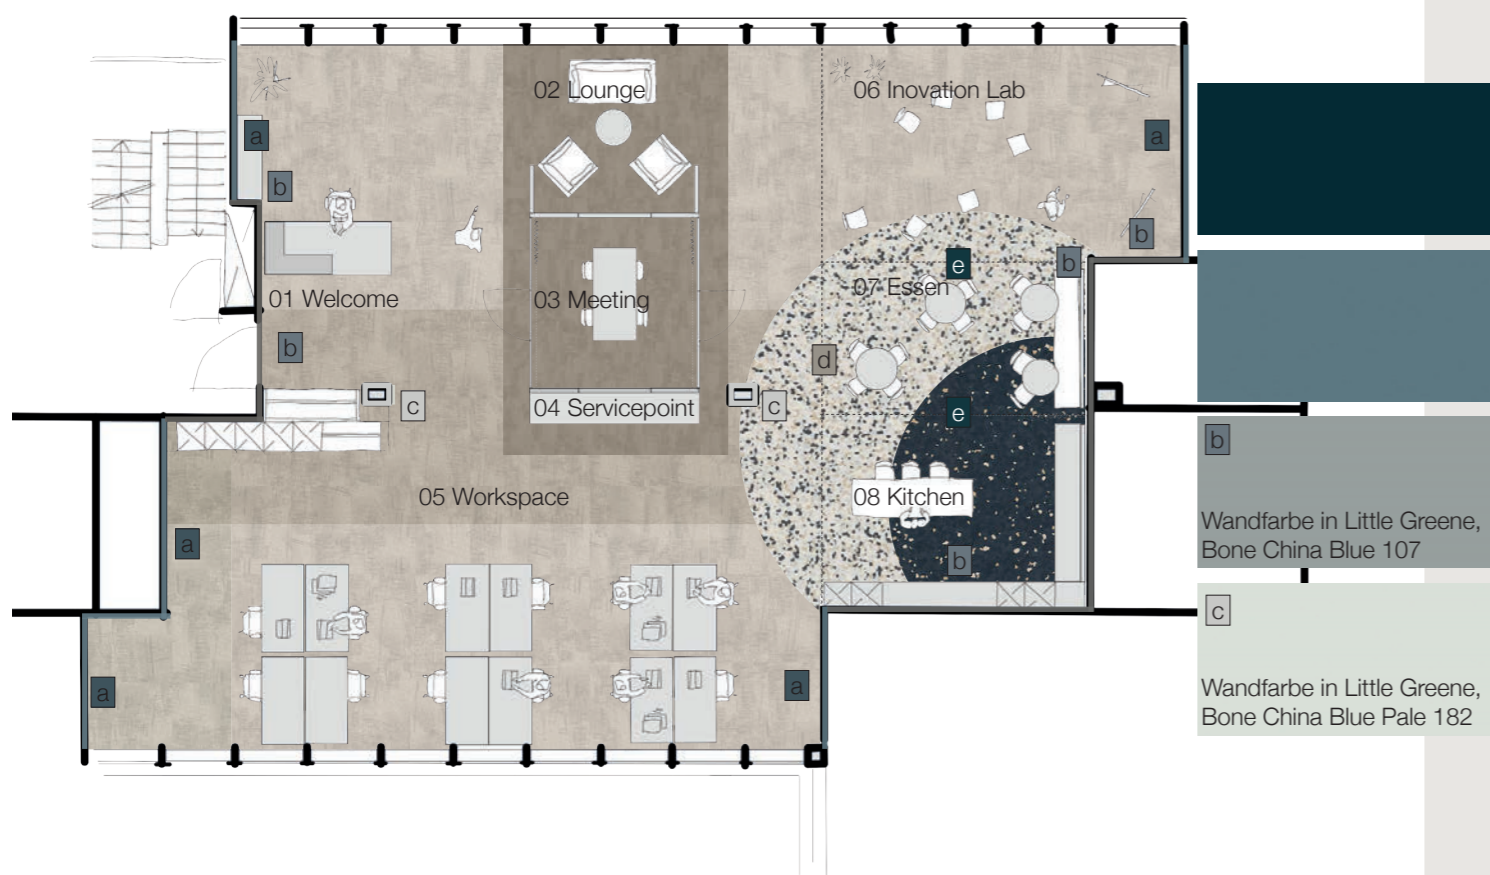

Wandfarbe in Little Greene,
Bone China Blue Pale 182

mood blau