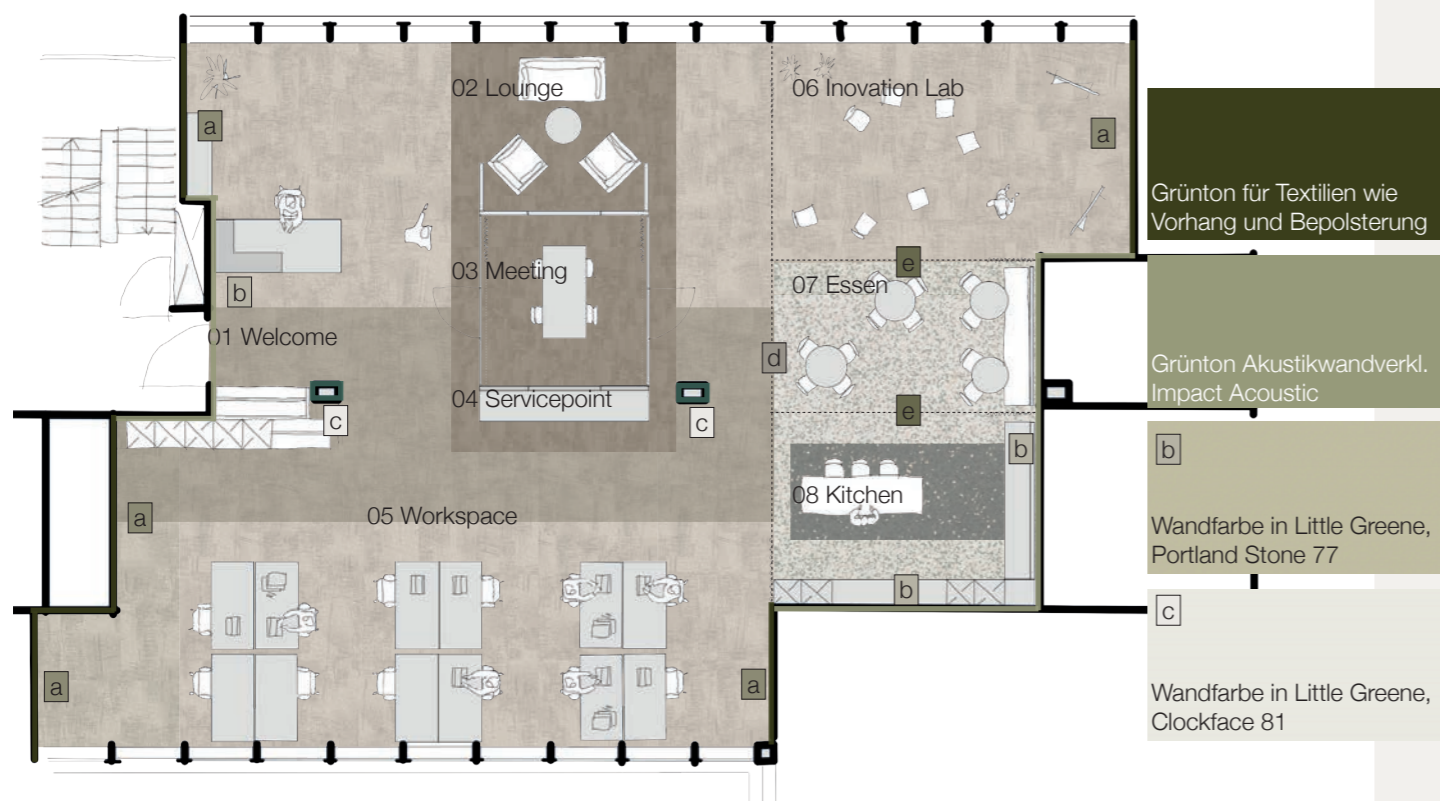

Air Center

our space, your place

OmniRoom

a
Akustik- Wandverkleidung
Impact Acoustic,
Cotton, Grüntöne

Bodenbelag Teppich
Ege Artworks Reform,
0799020

d
Vorhang
Creation Baumann,
Phantom Plus II, 304

Bodenbelag
Tarkett, IQ Surface,
Dimmed Airy

mood blau - cognac

The image displays a comprehensive architectural presentation for a project titled "mood blau - cognac". It features a central floor plan of a multi-story office building, with various rooms color-coded and labeled: 01 welcome (yellow), 02 Lounge (grey), 03 Servicepoint (teal), 04 Workspace (light green), 05 innovation lab (light blue), 06 Meeting 100m² (grey), 07 Essen (yellow), 08 Kitchen (yellow), and 09 (grey). The plan includes detailed room layouts, furniture placement, and structural elements like stairs and elevators. Surrounding the plan are numerous photographs and material samples that define the project's aesthetic. These include: a meeting room with orange chairs and a long table; lounge areas with blue and white furniture; a kitchen with a blue island; and various wall and ceiling treatments, such as blue vertical slats and textured grey panels. The overall design language is modern and functional, with a focus on open-plan spaces and high-quality materials. The mood board also includes a dark blue wall with a starry pattern and a blue textured wall.