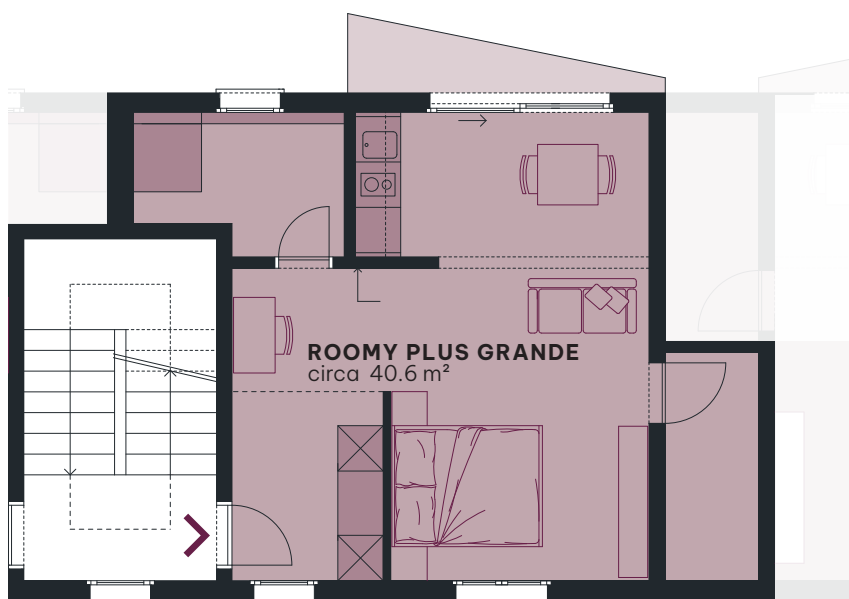

# ROOMY PLUS GRANDE

Piano primo e secondo  
1st/2nd floor  
1./2. Obergeschoss

Spazio vitale: **circa 41 m<sup>2</sup>\***  
living space approx.  
Wohnfläche ca.

\* *balcone compreso*  
*incl. balcony*  
*inkl. Balkon*