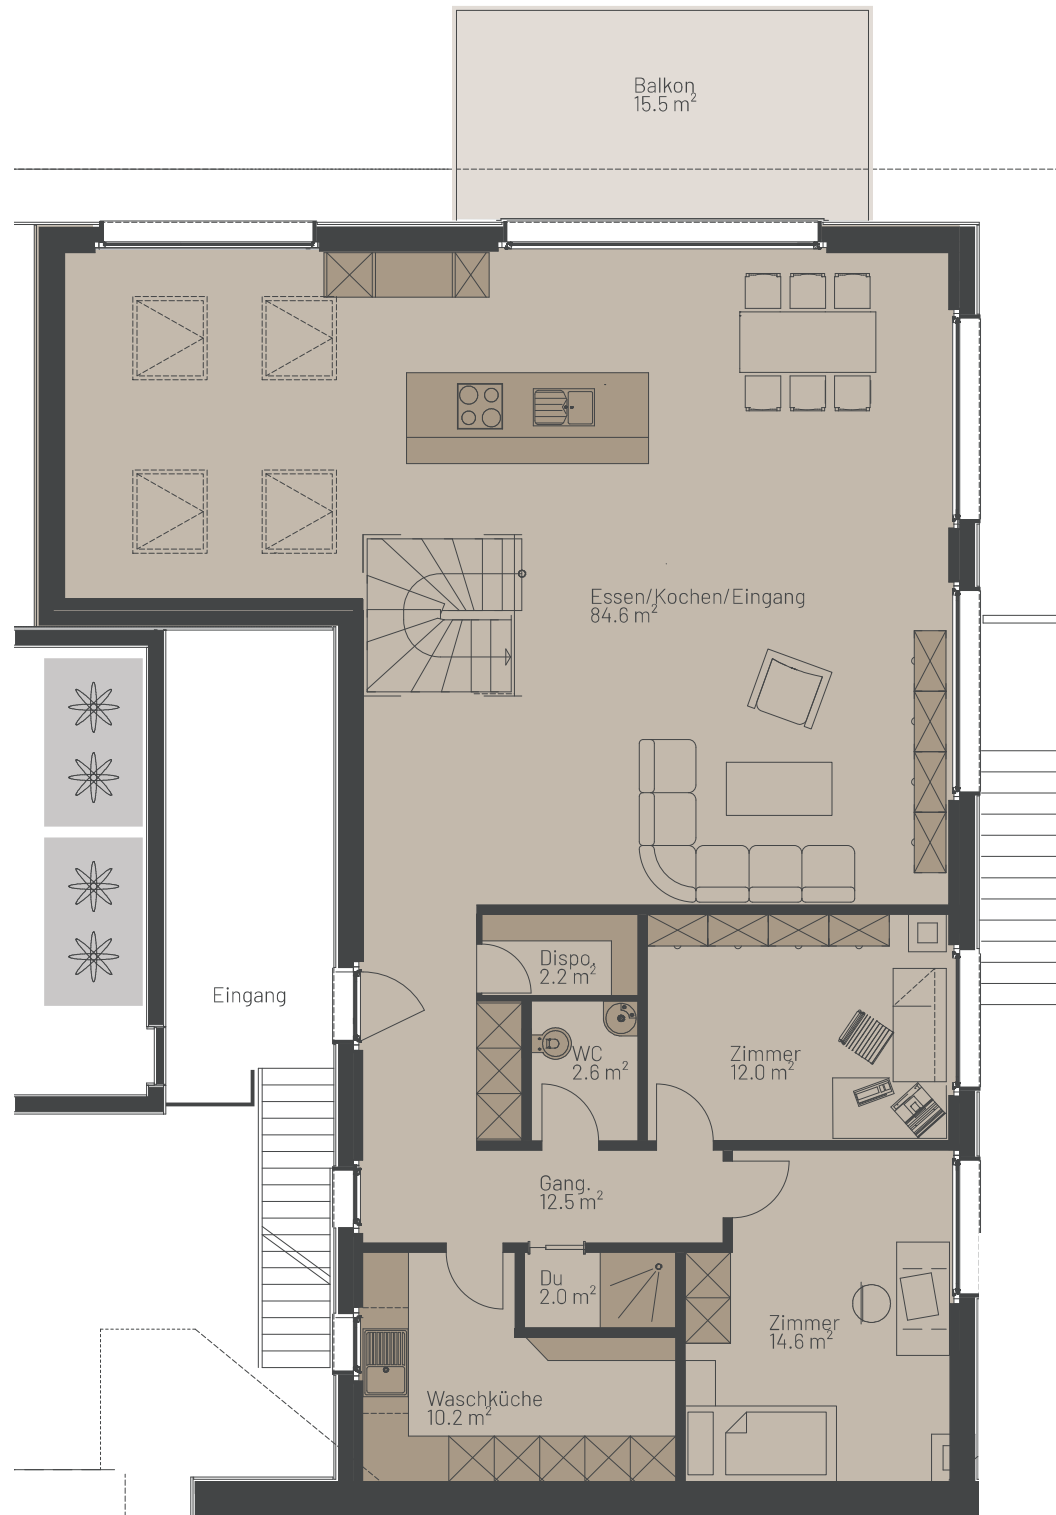

# 6.5 ROOM MAISONNETTE

Apartment No. 6

Residential Area: around 240 m<sup>2</sup>

Upper floor

All details are approximate. The right is reserved to make alterations.

# 6.5 ROOM MAISONNETTE

## CELLAR

Apartment No. 6

Residential Area: around 240 m<sup>2</sup>

Basement

All details are approximate. The right is reserved to make alterations.