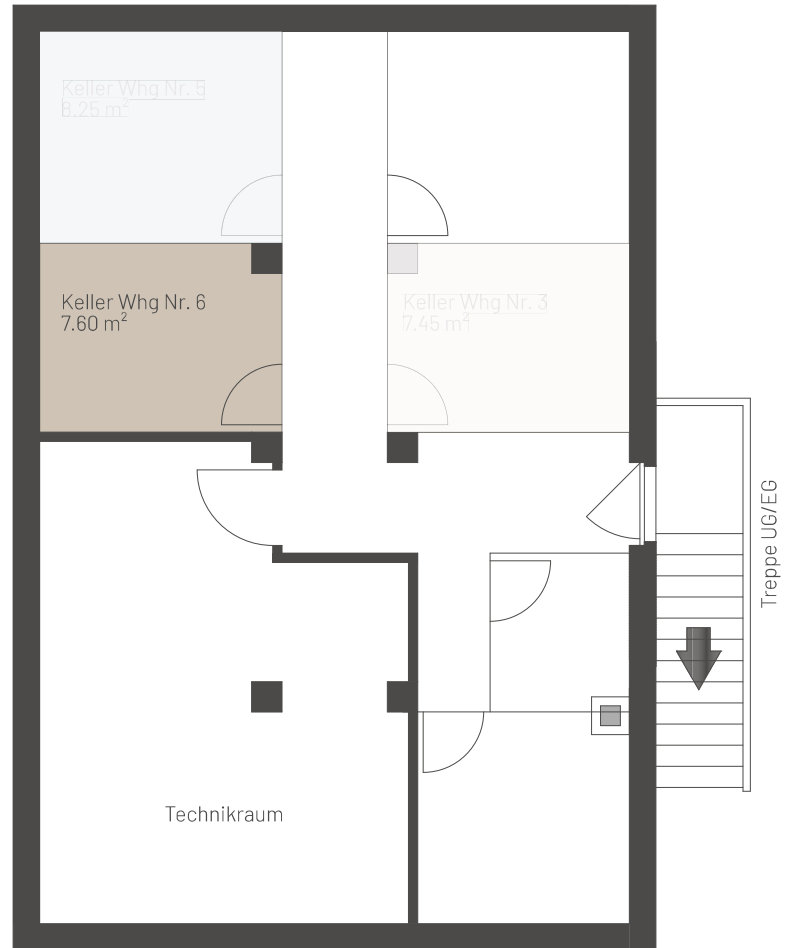

# 6.5 ROOM MAISONNETTE

Apartment No. 6

Residential Area: around 240 m<sup>2</sup>

Upper floor

All details are approximate. The right is reserved to make alterations.

# 6.5 ROOM MAISONNETTE

## CELLAR

Apartment No. 6

Residential Area: around 240 m<sup>2</sup>

Basement

All details are approximate. The right is reserved to make alterations.