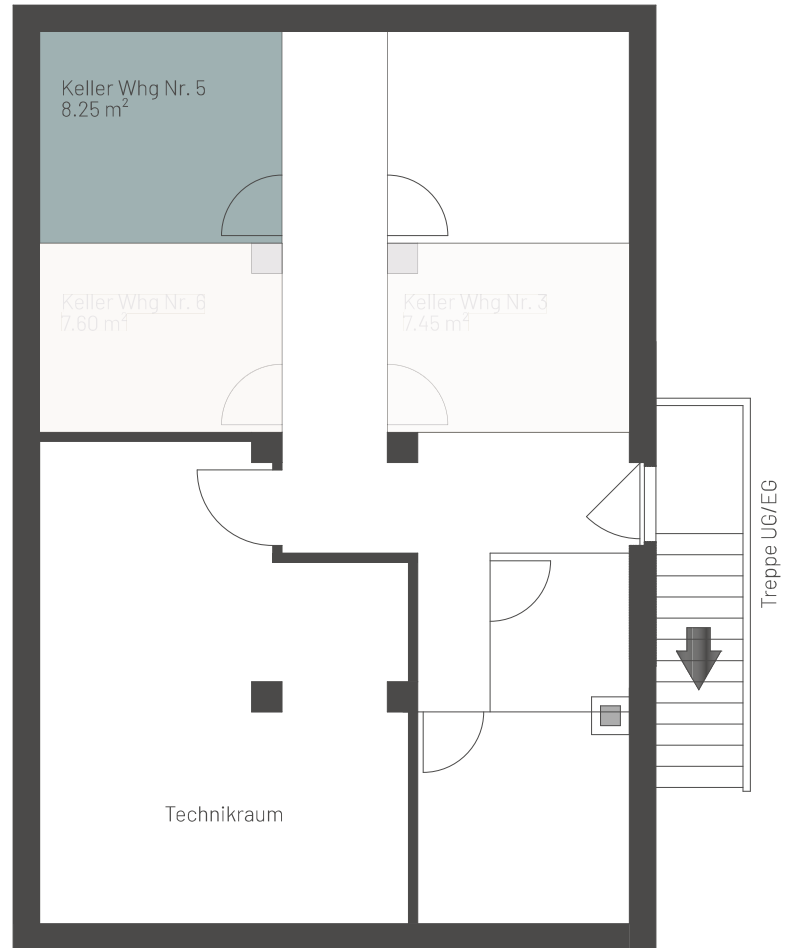

7 ROOM MAISONNETTE

Apartment No. 5

Residential Area: around 275 m²

Upper floor

All details are approximate. The right is reserved to make alterations.

7 ROOM MAISONNETTE

Apartment No. 5

Residential Area: around 275 m²

Attic

All details are approximate. The right is reserved to make alterations.

7 ROOM MAISONNETTE

Apartment No. 5

Residential Area: around 275 m²

Gallery

All details are approximate. The right is reserved to make alterations.

1:100 0 1 2 5 m

Floor overview

7 ROOM MAISONNETTE

CELLAR

Apartment No. 5

Residential Area: around 275 m²

Basement

All details are approximate. The right is reserved to make alterations.