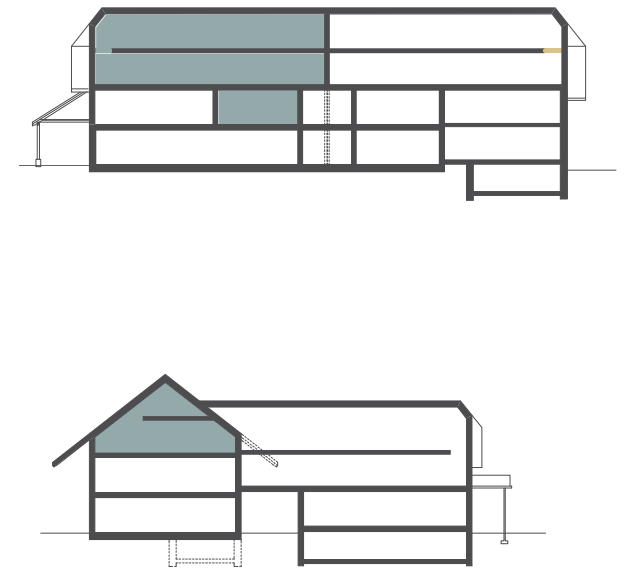

7 ROOM MAISONNETTE

Apartment No. 5

Residential Area: around 275 m²

Upper floor

All details are approximate. The right is reserved to make alterations.

7 ROOM MAISONNETTE

Apartment No. 5

Residential Area: around 275 m²

Attic

All details are approximate. The right is reserved to make alterations.

7 ROOM MAISONNETTE

Apartment No. 5

Residential Area: around 275 m²

Gallery

All details are approximate. The right is reserved to make alterations.

1:100 0 1 2 5 m

Floor overview

7 ROOM MAISONNETTE

CELLAR

Apartment No. 5

Residential Area: around 275 m²

Basement

All details are approximate. The right is reserved to make alterations.