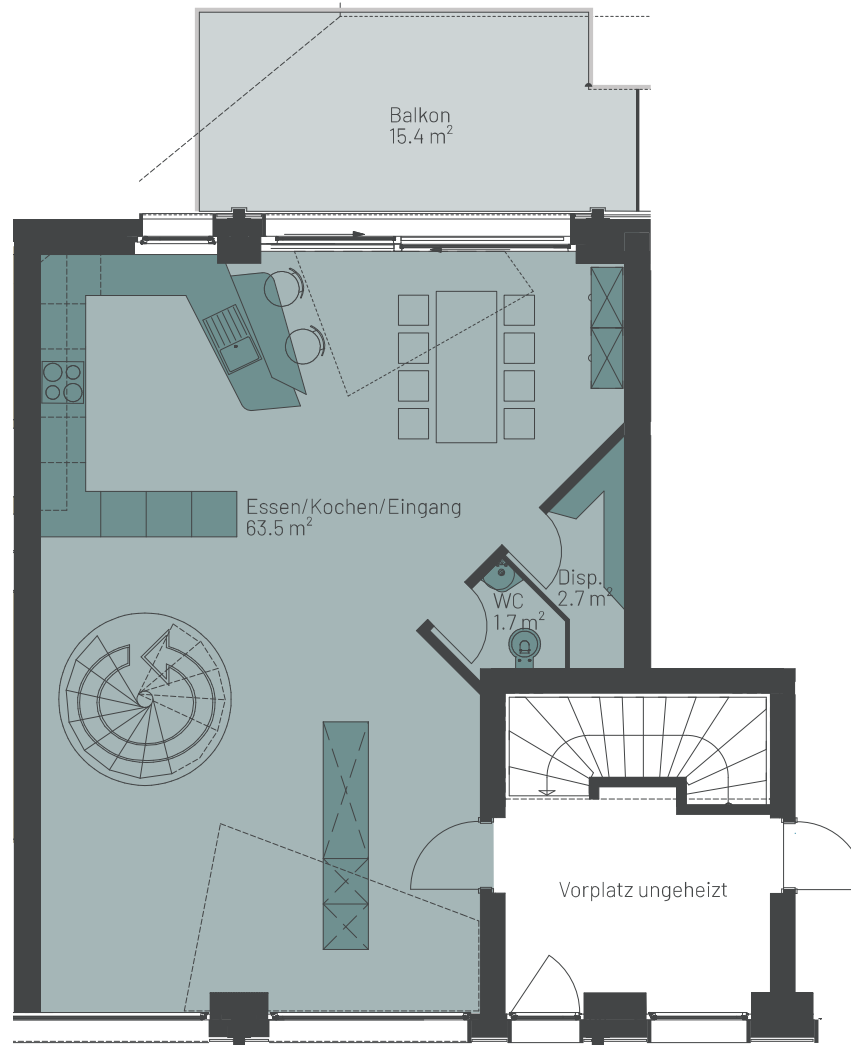

7 ROOM MAISONNETTE

Apartment No. 5

Residential Area: around 275 m²

Upper floor

All details are approximate. The right is reserved to make alterations.

7 ROOM MAISONNETTE

Apartment No. 5

Residential Area: around 275 m²

Attic

All details are approximate. The right is reserved to make alterations.

7 ROOM MAISONNETTE

Apartment No. 5

Residential Area: around 275 m²

Gallery

All details are approximate. The right is reserved to make alterations.

1:100 0 1 2 5 m

Floor overview

7 ROOM MAISONNETTE

CELLAR

Apartment No. 5

Residential Area: around 275 m²

Basement

All details are approximate. The right is reserved to make alterations.