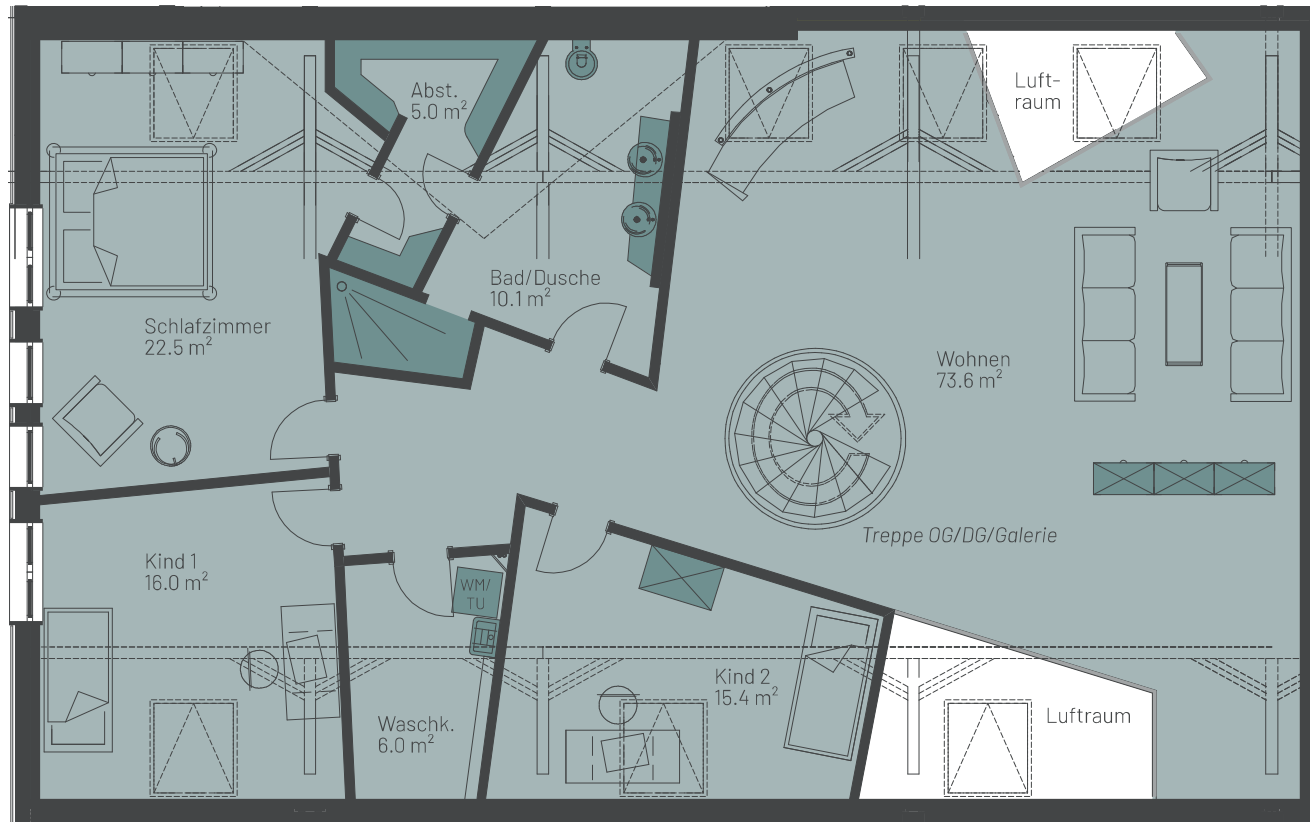

7 ROOM MAISONNETTE

Apartment No. 5

Residential Area: around 275 m²

Upper floor

All details are approximate. The right is reserved to make alterations.

7 ROOM MAISONNETTE

Apartment No. 5

Residential Area: around 275 m²

Attic

All details are approximate. The right is reserved to make alterations.

7 ROOM MAISONNETTE

Apartment No. 5

Residential Area: around 275 m²

Gallery

All details are approximate. The right is reserved to make alterations.

1:100 0 1 2 5 m

Floor overview

7 ROOM MAISONNETTE

CELLAR

Apartment No. 5

Residential Area: around 275 m²

Basement

All details are approximate. The right is reserved to make alterations.