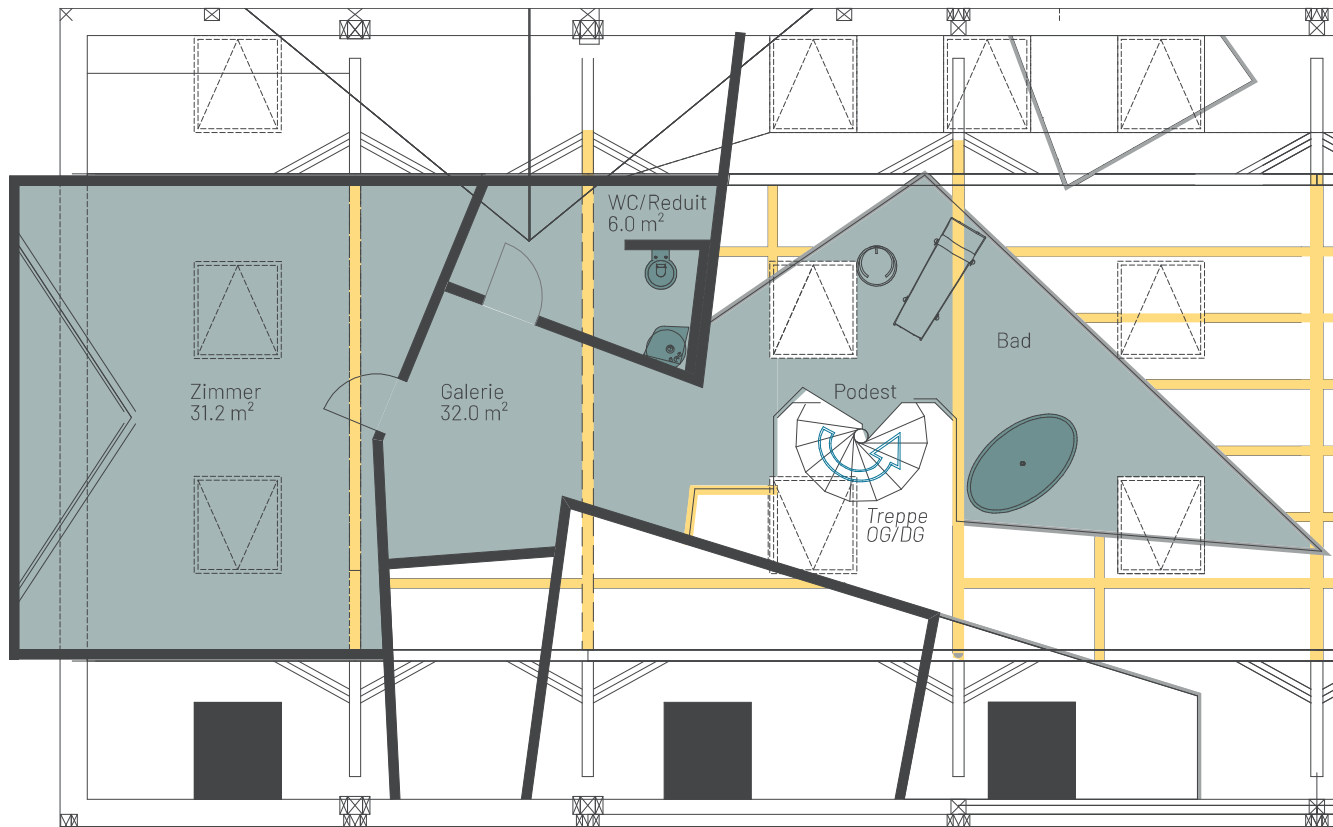

7 ROOM MAISONNETTE

Apartment No. 5

Residential Area: around 275 m²

Upper floor

All details are approximate. The right is reserved to make alterations.

7 ROOM MAISONNETTE

Apartment No. 5

Residential Area: around 275 m²

Attic

All details are approximate. The right is reserved to make alterations.

7 ROOM MAISONNETTE

Apartment No. 5

Residential Area: around 275 m²

Gallery

All details are approximate. The right is reserved to make alterations.

1:100 0 1 2 5 m

Floor overview

7 ROOM MAISONNETTE

CELLAR

Apartment No. 5

Residential Area: around 275 m²

Basement

All details are approximate. The right is reserved to make alterations.