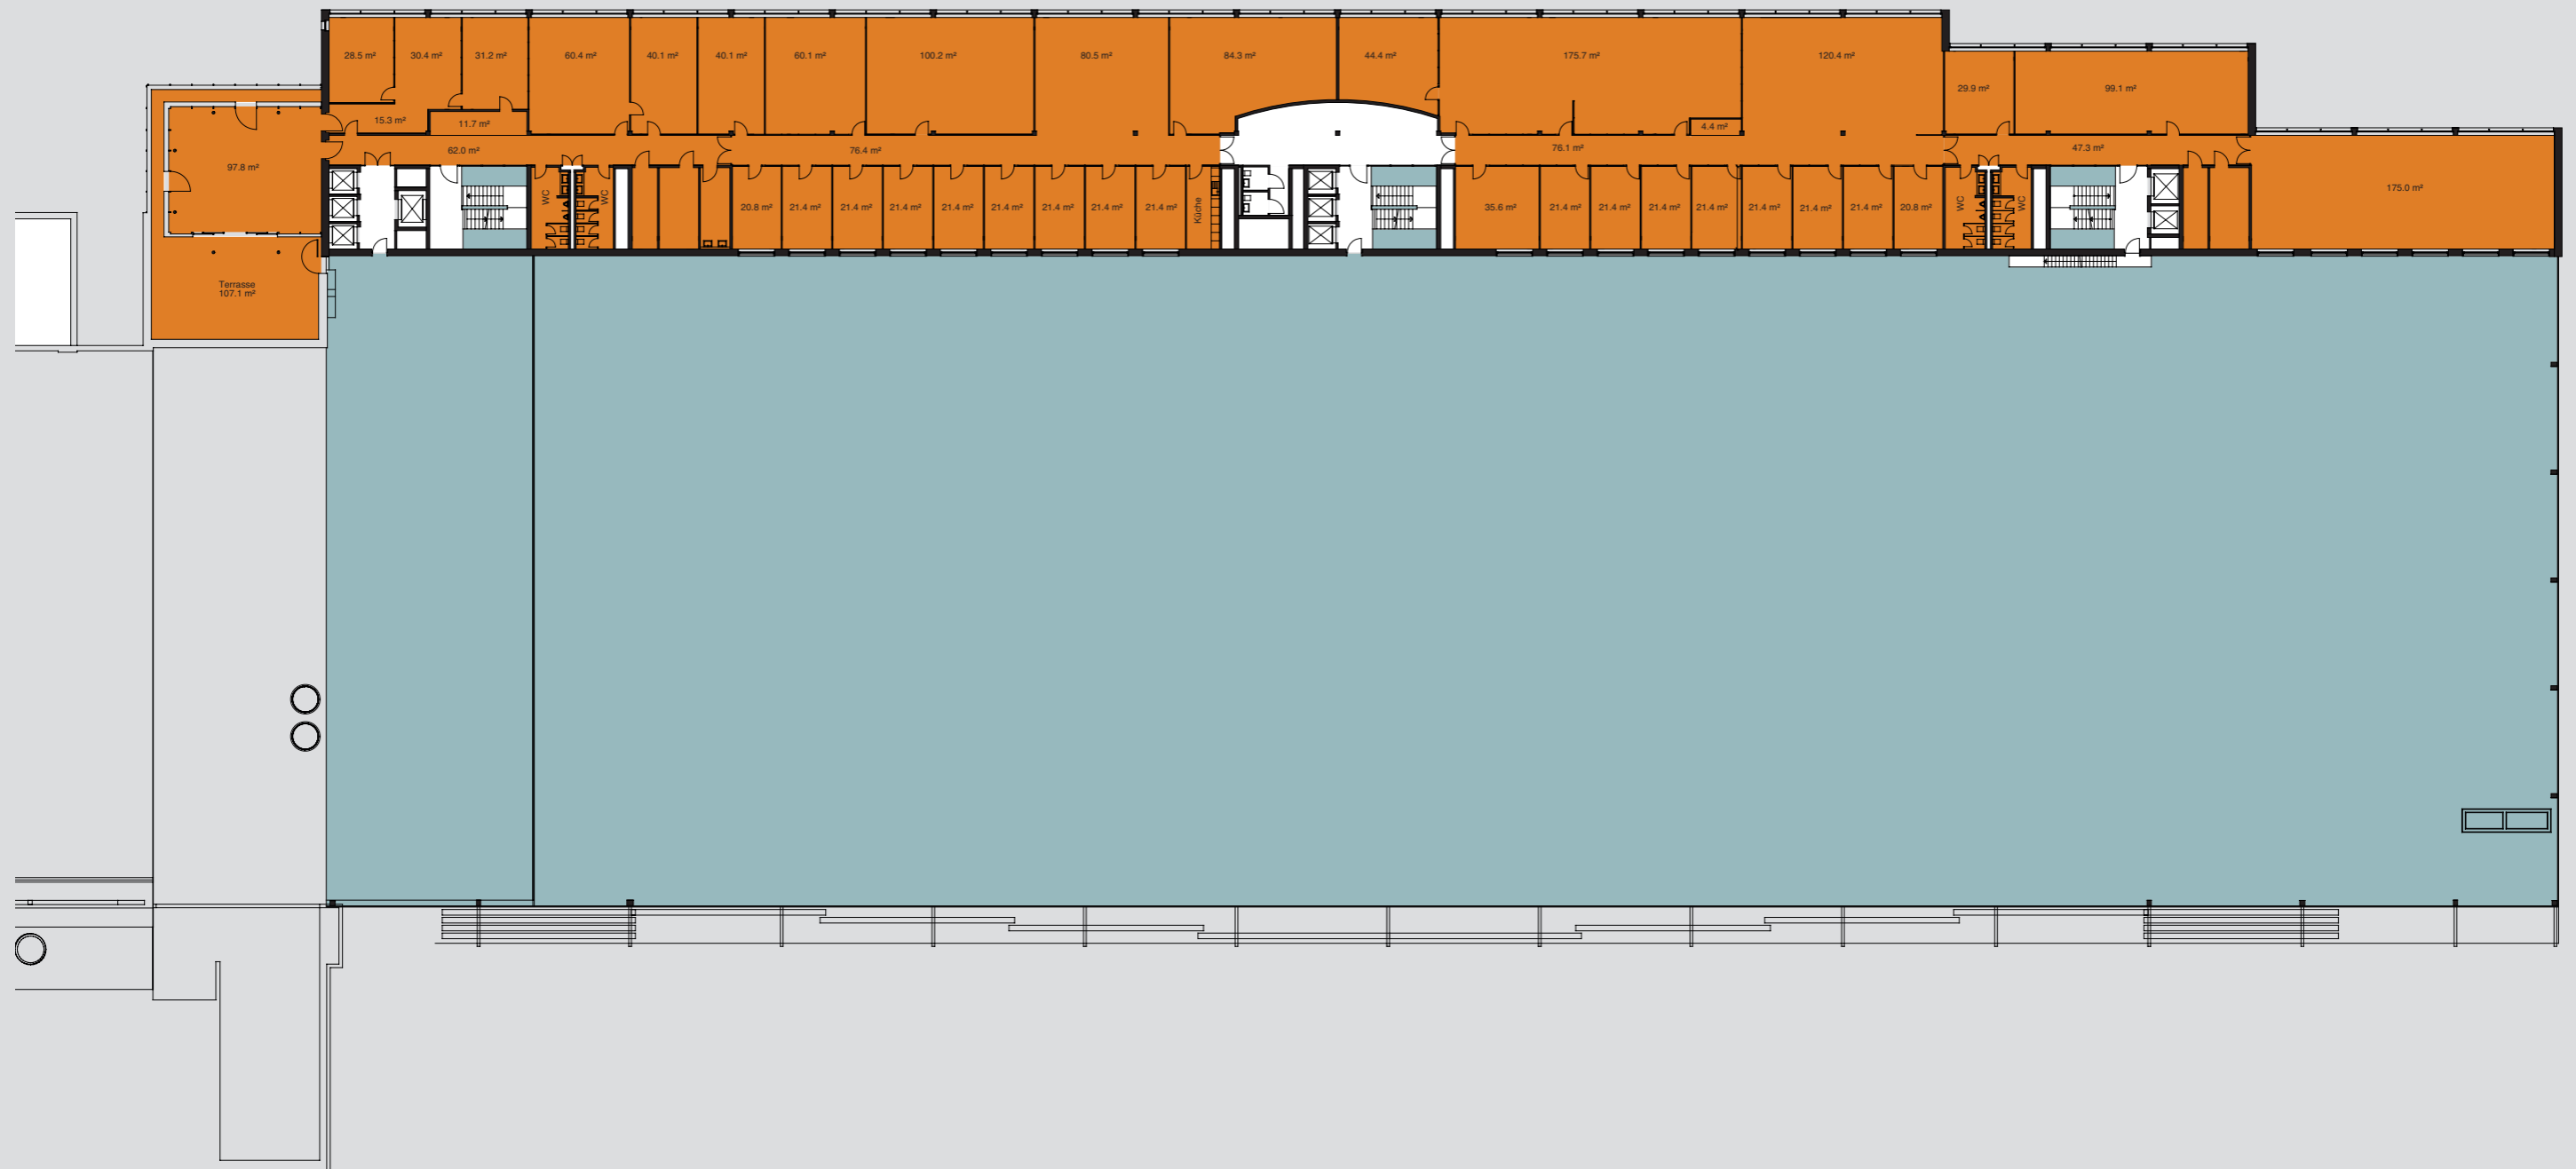

LEVEL 11: OFFICE

Level 11 offer up to 2,200 m² of fully developed office space that of course can further customized to meet individual needs. In addition, up to 9,600 m² of storage space and up to 3,600 m² of production space can be rented.