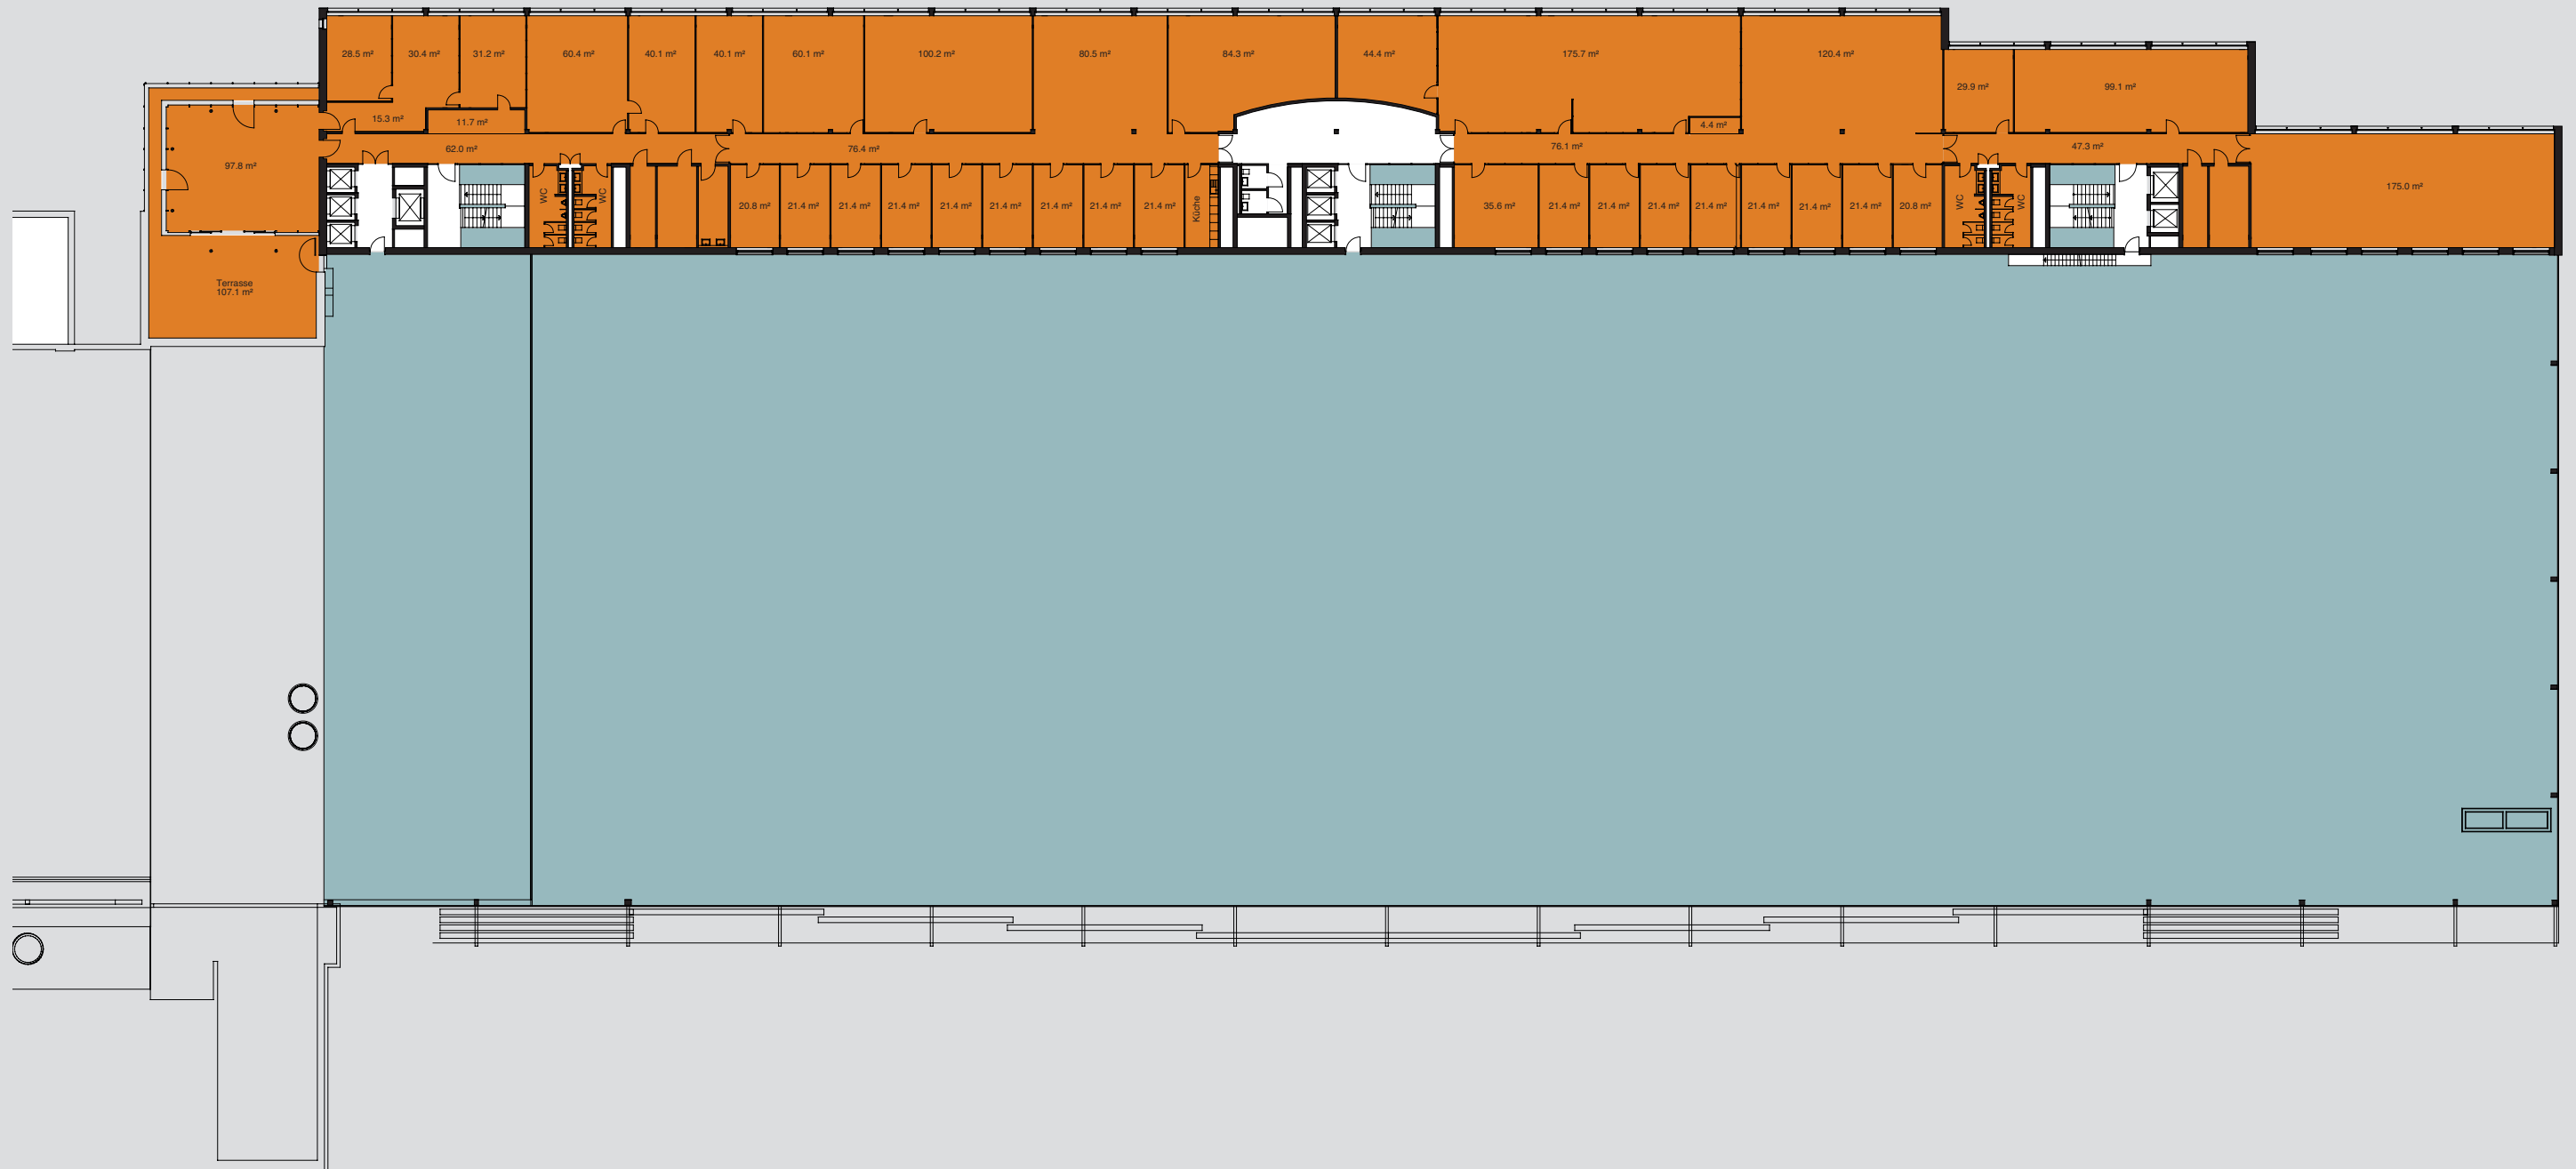

LEVEL 11

Level 11 offer up to 2,200 m² of fully developed office space that of course can further customized to meet individual needs. In addition, up to 9,600 m² of storage space and up to 3,600 m² of production space can be rented.