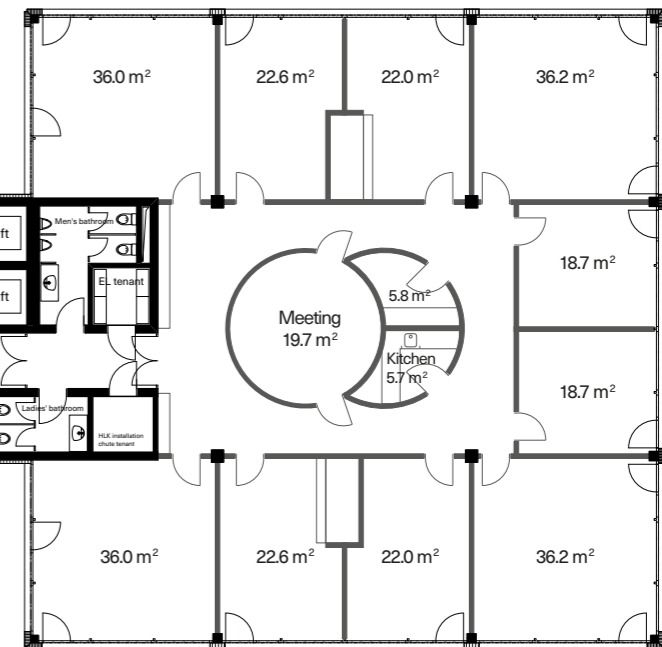

Floor plan 6th upper floor

Tower 83-6
415.0 m²

Tower 83A-6
365.0 m²

Tower 83B-6
395.0 m²

Piazza

Tower 85-6
415.0 m²

Tower 85A-6
415.0 m²

Tower 85B-6
415.0 m²