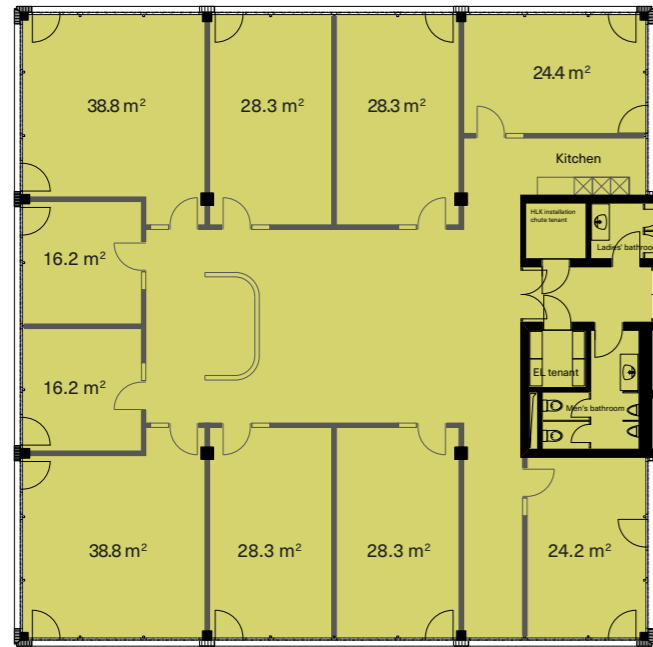

Floor plan 6th upper floor

Tower 83-6
415.0 m²

Tower 83A-6
365.0 m²

Tower 83B-6
395.0 m²

Piazza

Tower 85-6
415.0 m²

Tower 85A-6
415.0 m²

Tower 85B-6
415.0 m²