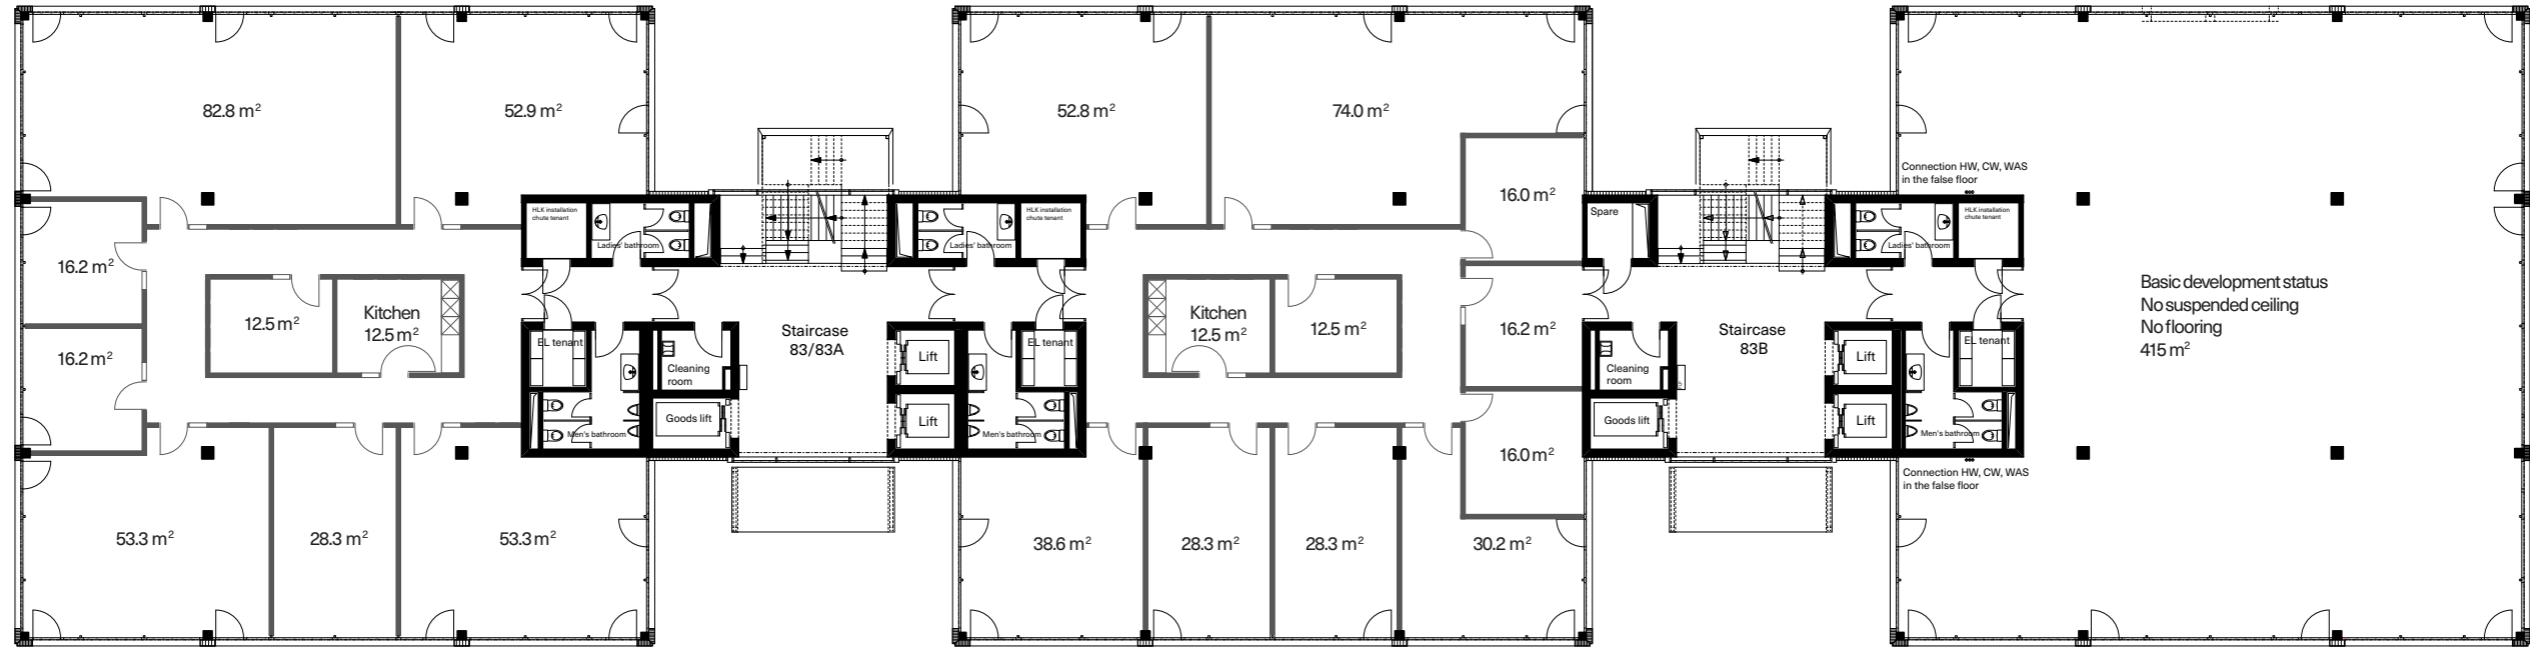

Floor plan 3th upper floor

Tower 83-3
415.0 m²

Tower 83A-3
415.0 m²

Tower 83B-3
415.0 m²

Piazza

Tower 85-3
415.0 m²

Tower 85A-3
415.0 m²

Tower 85B-3
415.0 m²

Hagenholzstrasse