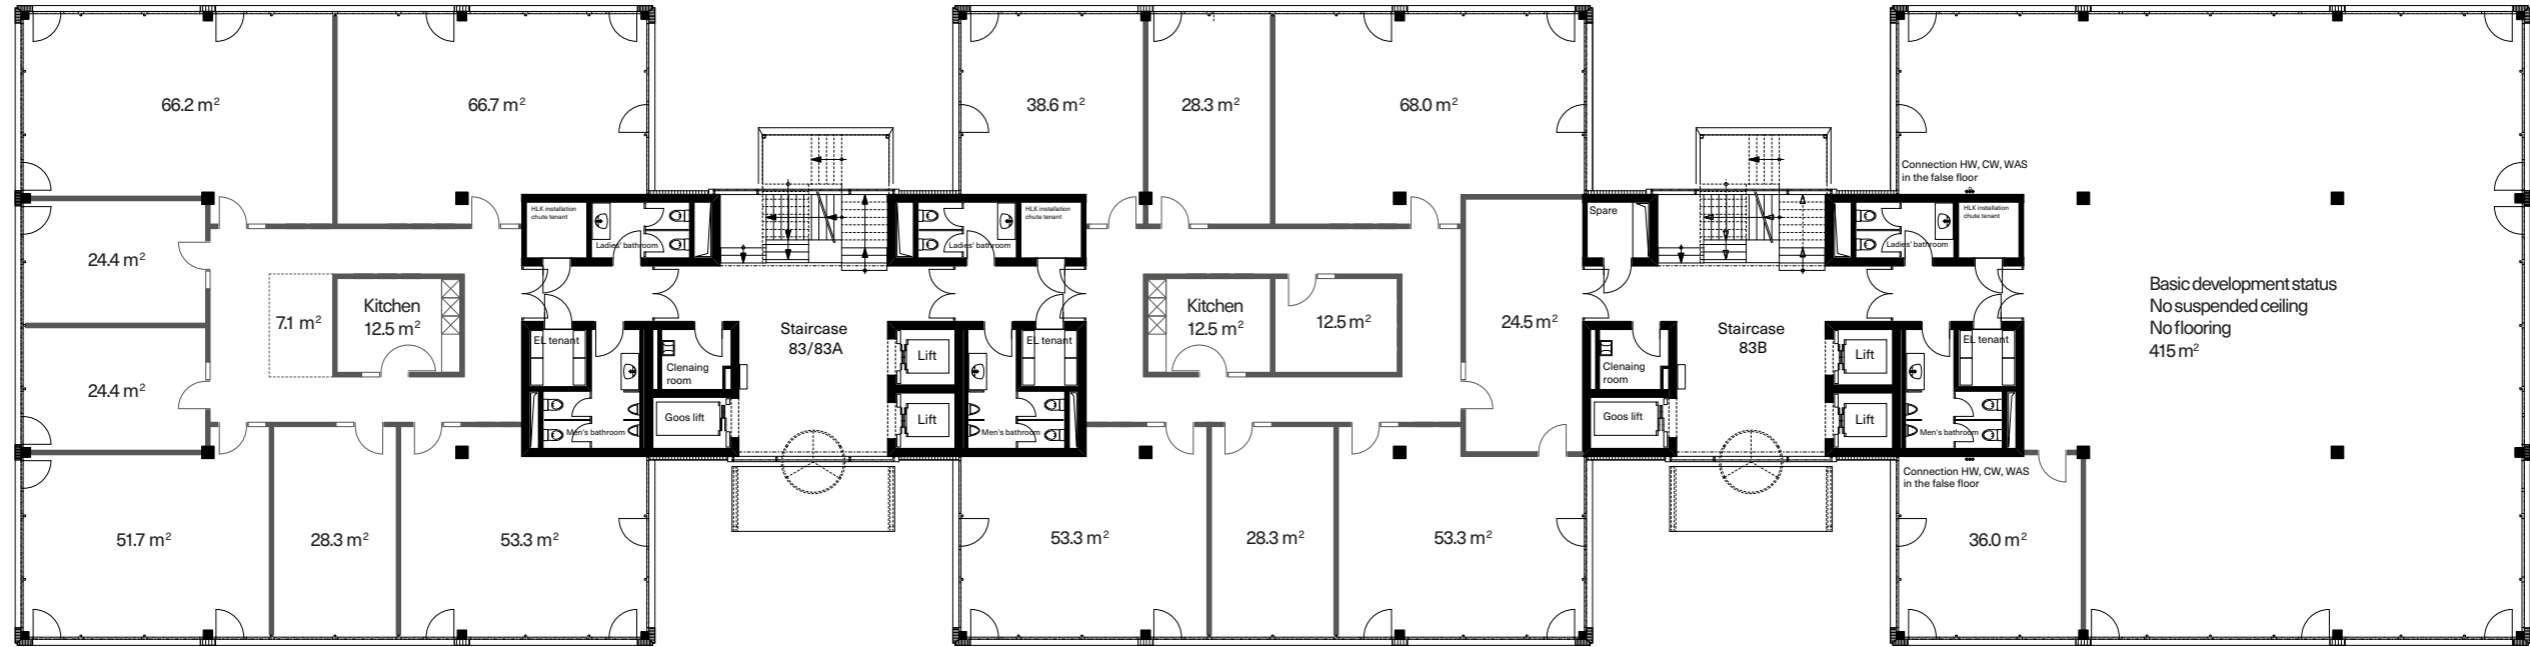

Floor plan 2th upper floor

Tower 83-2
415.0 m²

Tower 83A-2
415.0 m²

Tower 83B-2
415.0 m²

Piazza

Tower 85-2
415.0 m²

Tower 85A-2
415.0 m²

Tower 85B-2
415.0 m²

Hagenholzstrasse