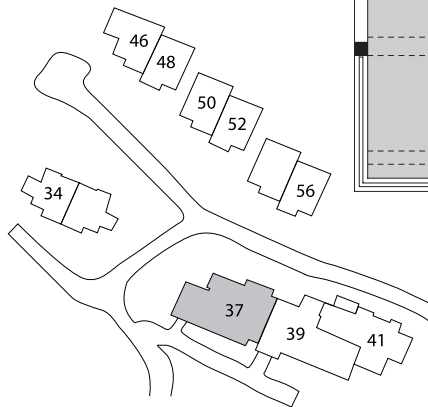

AzurAvista
Developments

0 1 5m
scale 1:100

AzurAvista Developments
upper ground floor
Chemin de l'Azur 37
1090 La Croix-sur-Lutry
Switzerland

AzurAvista
Developments

AzurAvista Developments
ground floor
Chemin de l'Azur 37
1090 La Croix-sur-Lutry
Switzerland

AzurAvista
Developments

0 1 5m
scale 1:100

AzurAvista Developments
lower ground floor
Chemin de l'Azur 37
1090 La Croix-sur-Lutry
Switzerland