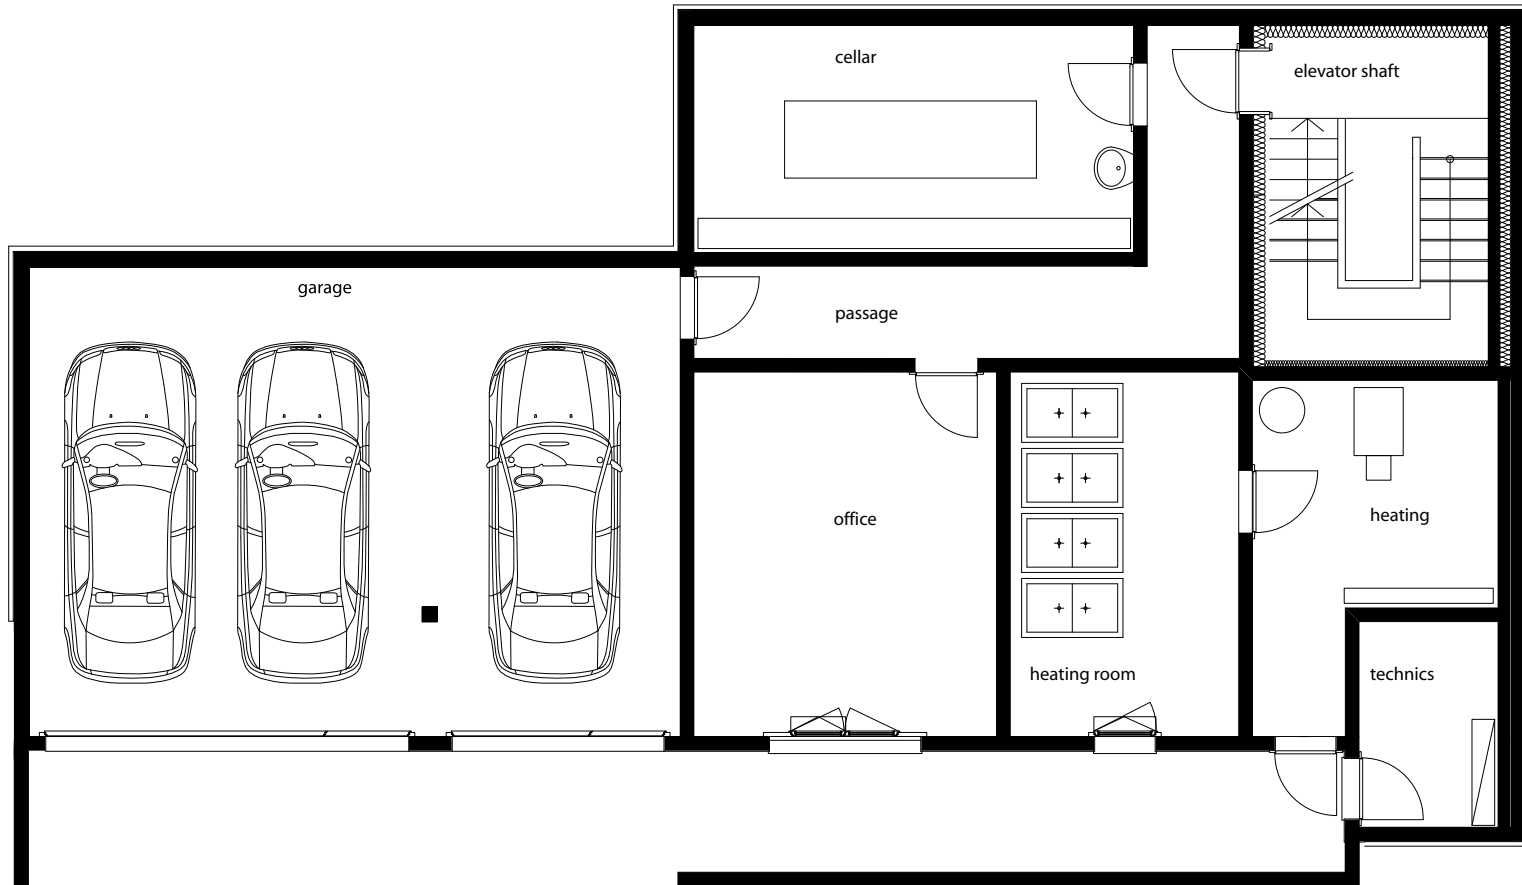

AzurAvista
Developments

0 1 5m
scale 1:100

AzurAvista Developments
lower ground floor
Chemin de l'Azur 37
1090 La Croix-sur-Lutry
Switzerland