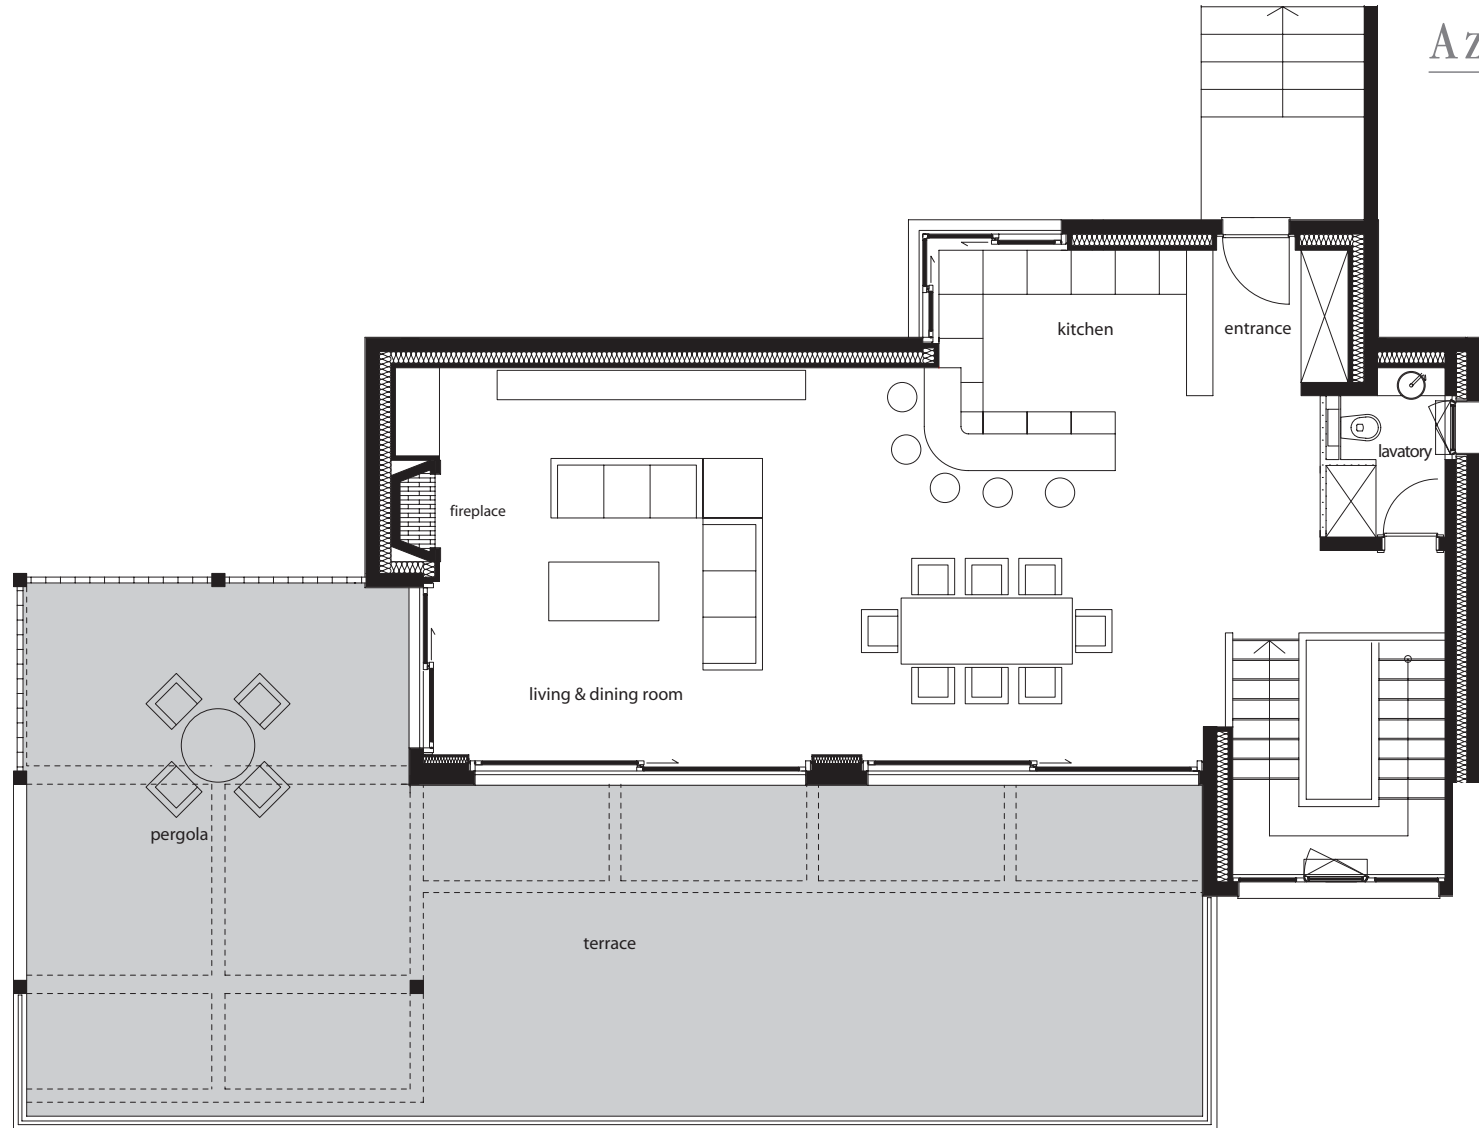

AzurAvista
Developments

0 1 5m
scale 1:100

AzurAvista Developments
upper ground floor
Chemin de l'Azur 37
1090 La Croix-sur-Lutry
Switzerland

AzurAvista
Developments

AzurAvista Developments
ground floor
Chemin de l'Azur 37
1090 La Croix-sur-Lutry
Switzerland

AzurAvista
Developments

0 1 5m
scale 1:100

AzurAvista Developments
lower ground floor
Chemin de l'Azur 37
1090 La Croix-sur-Lutry
Switzerland