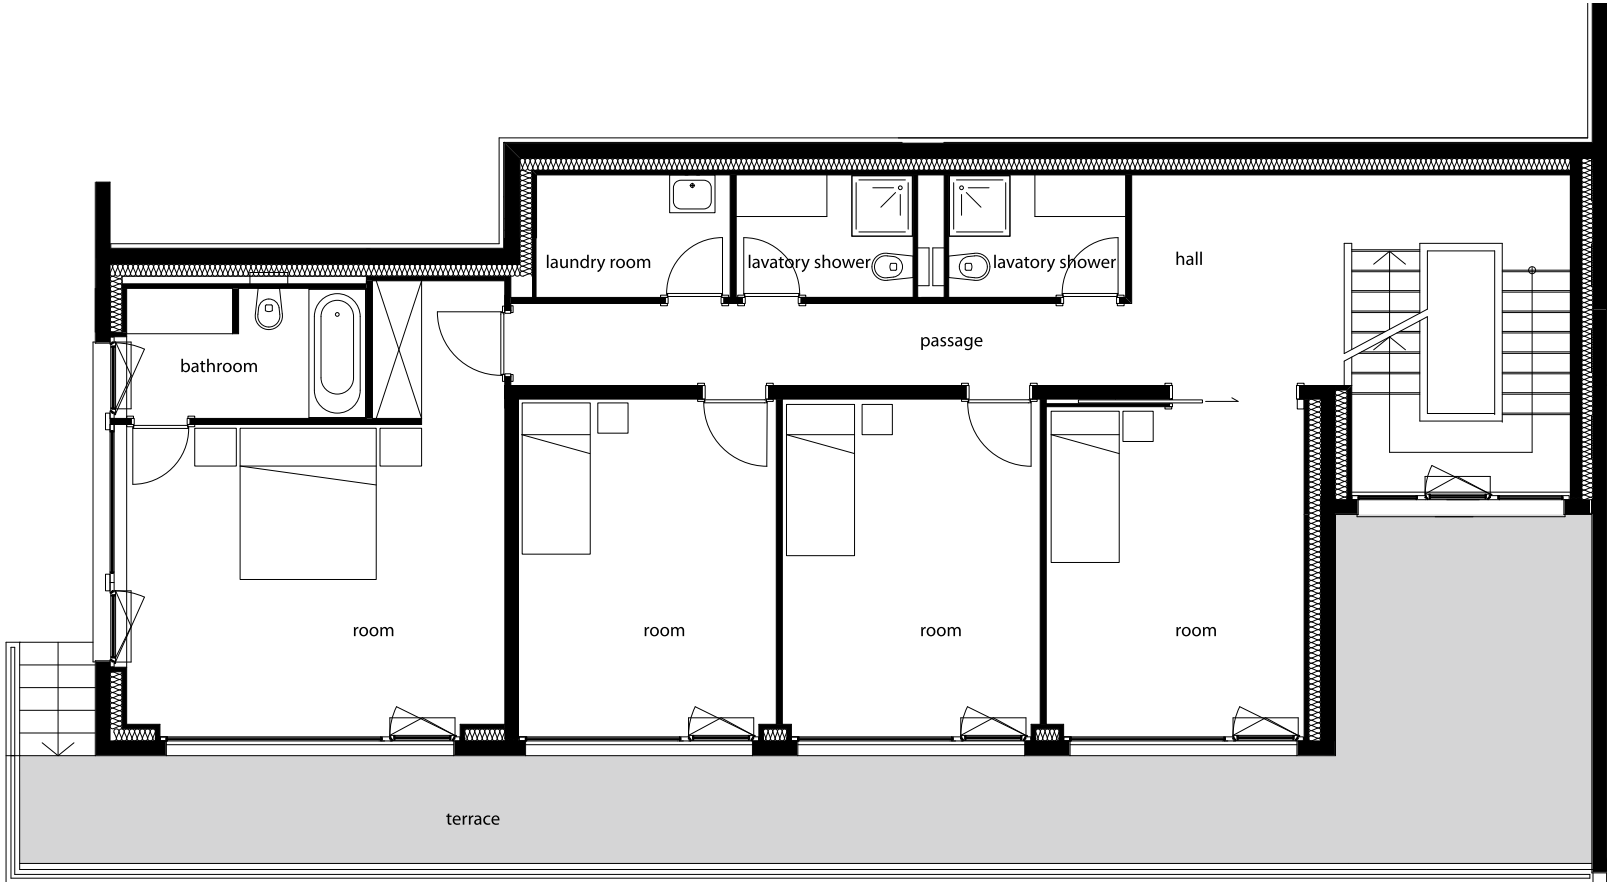

AzurAvista
Developments

0 1 5m
scale 1:100

AzurAvista Developments
upper ground floor
Chemin de l'Azur 37
1090 La Croix-sur-Lutry
Switzerland

AzurAvista
Developments

AzurAvista Developments
ground floor
Chemin de l'Azur 37
1090 La Croix-sur-Lutry
Switzerland