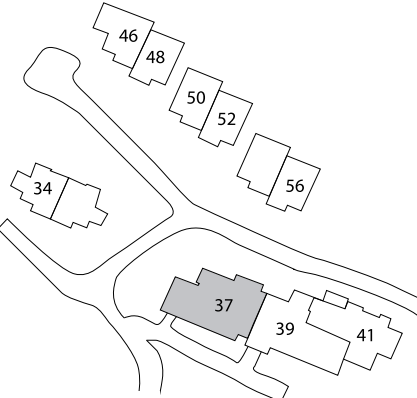

AzurAvista
Developments

0 1 5m
scale 1:100

AzurAvista Developments
upper ground floor
Chemin de l'Azur 37
1090 La Croix-sur-Lutry
Switzerland

AzurAvista
Developments

AzurAvista Developments
ground floor
Chemin de l'Azur 37
1090 La Croix-sur-Lutry
Switzerland

AzurAvista
Developments

0 1 5m
scale 1:100

AzurAvista Developments
lower ground floor
Chemin de l'Azur 37
1090 La Croix-sur-Lutry
Switzerland