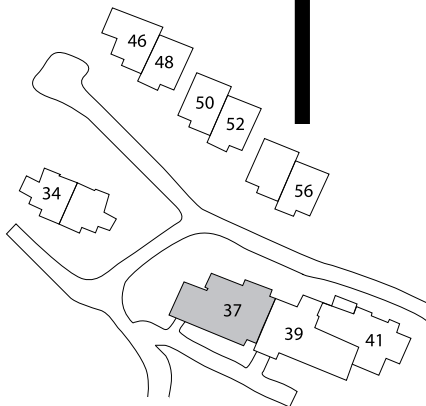

AzurAvista
Developments

0 1 5m
scale 1:100

AzurAvista Developments
upper ground floor
Chemin de l'Azur 37
1090 La Croix-sur-Lutry
Switzerland

AzurAvista
Developments

AzurAvista Developments
ground floor
Chemin de l'Azur 37
1090 La Croix-sur-Lutry
Switzerland

AzurAvista
Developments

0 1 5m
scale 1:100

AzurAvista Developments
lower ground floor
Chemin de l'Azur 37
1090 La Croix-sur-Lutry
Switzerland